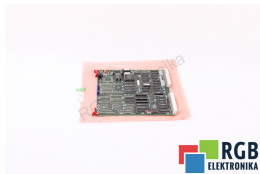

NEW M00-002-620(-007/00) M00-002-620-000 M 00-002-620 MC 320/LTP.MC320/2

New LEITZ M00-002-620(-007/00)
 Tested and cleaned.
 24 months guarantee
 Dedicated courier
 Delivery across Europe even in 24h

TECHNICAL DATA

MANUFACTURER	LEITZ
MODEL	M00-002-620(-007/00)
CATEGORY	Others
WEIGHT [KG]	1.0
HEIGHT [CM]	1.0
LENGHT [CM]	23.0
WIDTH [CM]	23.0

24/7 SUPPORT AVAILABLE
[+48 71 750 09 78](tel:+48717500978)

WRITE TO US
info@rgbelektronika.pl

PRODUCTS FROM THE RGB ELEKTRONIKA OFFER:

HIGHEST QUALITY

Each product undergoes a specialized assessment, based on which we select the best quality equipment to guarantee their trouble-free operation. Thanks to this, you can be sure that the LEITZ **M00-002-620(-007/00)** device has been prepared with the greatest care.